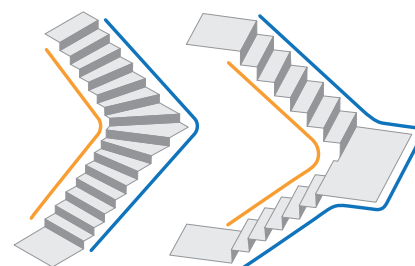

Handicare's stairlifts have helped thousands of people overcome the problems posed by going up and down their stairs at home.

Handicare's single tube stairlift system suits most staircases with bends or corners and when installed with the Elegance seat it offers you all the basic functions that you would expect plus the option to upgrade to a powered swivel and/or have the fold up footplate linked to the seat so that folding the seat will automatically fold the footplate up too.

The compact unit folds up leaving the staircase free for other users and the bespoke track is designed to fit your individual staircase and maximise clear space on the stairway. It can be supplied with a hinged track if you need to avoid obstructing doorways close to the bottom of your stairs.

Key: — Rembrandt — Van Gogh

Which track?

Every staircase that is curved or turns a corner will have a shorter and a longer side. You may hear stairlift tracks being referred to as inside and outside or internal and external depending on which side to the staircase they sit on.